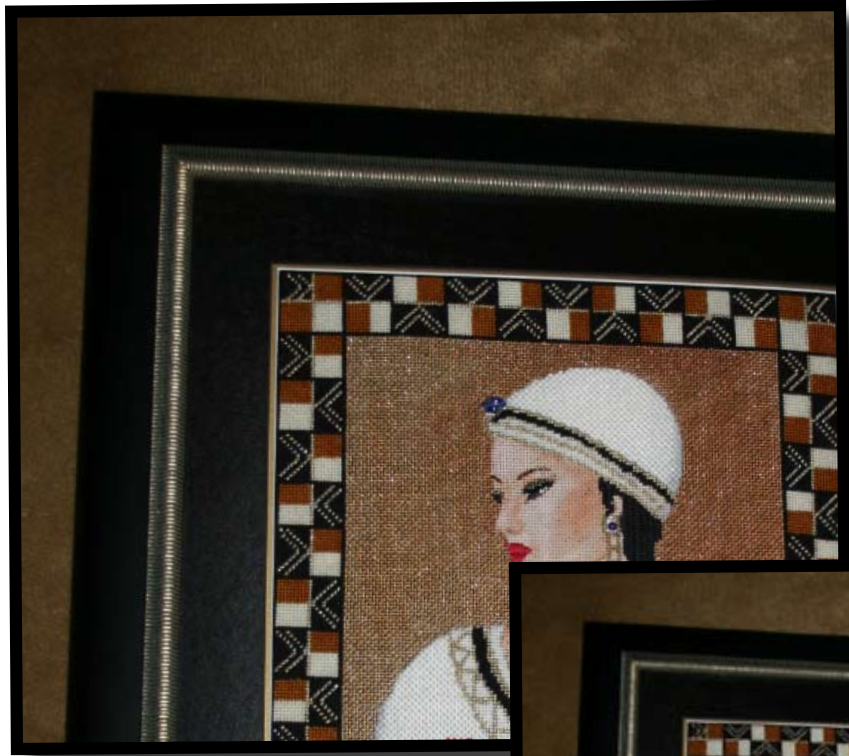

HomeIsWhereTheArtIs.com

NeedlepointFraming.com

ESTABLISHED IN 1988 314-968-9558 SAINT LOUIS, MISSOURI

*Home is
where the
Art is*®