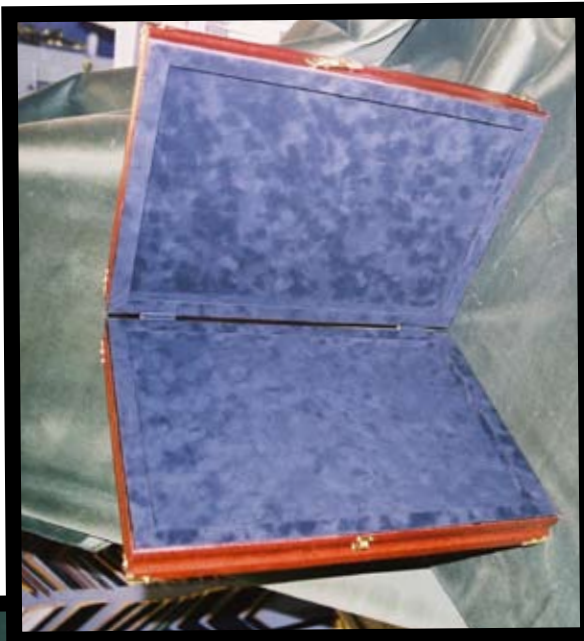

HomeIsWhereTheArtIs.com

NeedlepointFraming.com

ESTABLISHED IN 1988 314-968-9558 SAINT LOUIS, MISSOURI

*Home is
where the
Art is*®

Custom Built Pen Box

HomeIsWhereTheArtIs.com

NeedlepointFraming.com

ESTABLISHED IN 1988 314-968-9558 SAINT LOUIS, MISSOURI